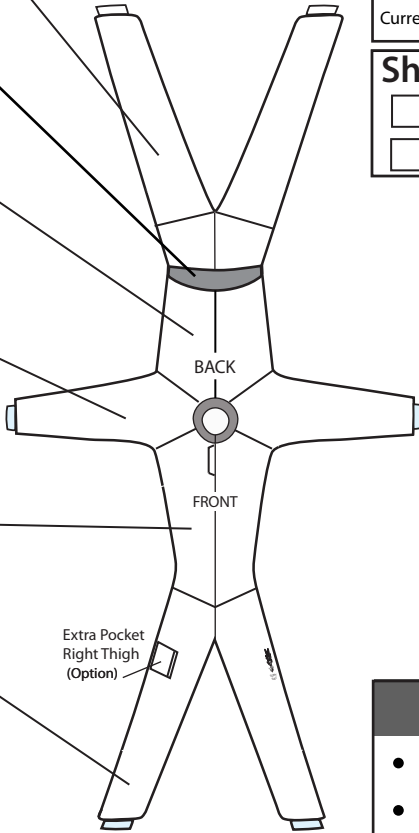

Leg back

4 Ply  Supplex  Print \$5 Extra

Spandex lower back

Center back

4 Ply  Supplex  Print \$5 Extra

Arms

4 Ply  Supplex  Print \$5 Extra

Torso front

4 Ply  Supplex  Print \$5 Extra

Leg front

4 Ply  Supplex  Print \$5 Extra

**Rush Service**  Date Due Out: \_\_\_\_\_  
Current Rush Price: \$ \_\_\_\_\_

**Shortie**  
 Arms  
 Legs

THE **SPACE**  
**SUIT \$400**  
BY TONY

Center Panel: 4 Ply  Supplex  Print \$5 Extra   
Outer Panels (grey area): 4 Ply  Supplex  Print \$5 Extra

Female front

Pinstripes Extra \$10 ea.

A

B

SN: \_\_\_\_\_

Dealer: \_\_\_\_\_

**Male**  **Female**

<b>D</b> shoulder	<b>G</b> wrist	<b>Z</b> torso	<b>Height</b>	
<b>C</b> shoulder to elbow	<b>F</b> forearm	<b>A</b>	<b>Weight</b>	
<b>B</b> elbow to wrist	<b>E</b> bicep	<b>arm</b>		
<b>L</b> above knee	<b>H1</b> chest	<b>H2</b> upper chest	women cup size	neck
<b>O</b> calf	<b>I</b> waist	<b>Embroidery:</b> Photos/Details attached <input type="checkbox"/>		
<b>M</b> crotch to top of knee	<b>J</b>			
<b>N</b> inseam	hips and buttocks			
<b>P</b> ankle	<b>K</b> top of thigh at widest point			