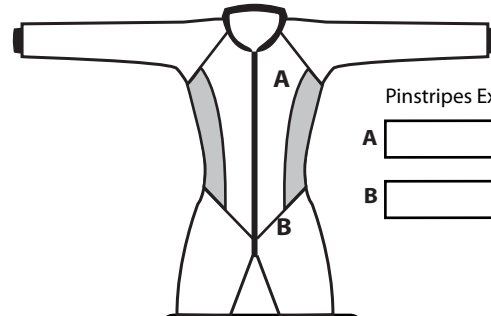

Leg back

4 Ply  Supplex  Print \$5 Extra

Spandex lower back

Center back

4 Ply  Supplex  Print \$5 Extra

Arms

4 Ply  Supplex  Print \$5 Extra

Torso front

4 Ply  Supplex  Print \$5 Extra

Leg front

4 Ply  Supplex  Print \$5 Extra

**Rush Service**  Date Due Out: \_\_\_\_\_  
Current Rush Price: \$ \_\_\_\_\_

**Shortie**  
 Arms  
 Legs

THE **SPACE**  
**SUIT \$400**  
BY TONY

Center Panel: 4 Ply  Supplex  Print \$5 Extra   
Outer Panels (grey area): 4 Ply  Supplex  Print \$5 Extra

Female front

Pinstripes Extra \$10 ea.

A

B

SN: \_\_\_\_\_

Dealer: \_\_\_\_\_

**Male**  **Female**

<b>D</b> shoulder	<b>G</b> wrist	<b>Z</b> torso	<b>Height</b>	
<b>C</b> shoulder to elbow	<b>F</b> forearm	<b>A</b>	<b>Weight</b>	
<b>B</b> elbow to wrist	<b>E</b> bicep	<b>arm</b>		
<b>L</b> above knee	<b>H1</b> chest	<b>H2</b> upper chest	women cup size	neck
<b>O</b> calf	<b>I</b> waist	<b>Embroidery:</b> Photos/Details attached <input type="checkbox"/>		
<b>M</b> crotch to top of knee	<b>J</b>			
<b>N</b> inseam	hips and buttocks			
<b>P</b> ankle	<b>K</b> top of thigh at widest point			